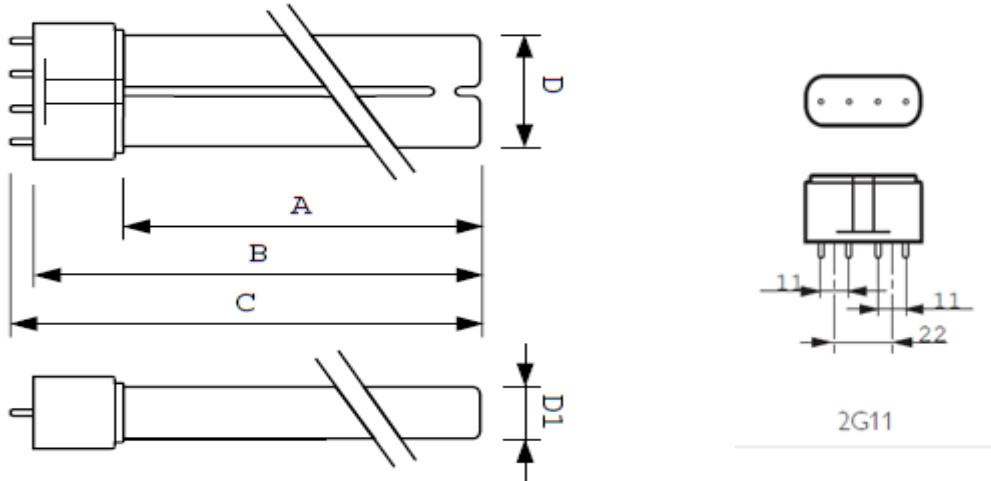

### Dimensions

Size "A"	505 mm
Size "B"	530 mm
Size "C"	535 mm
Size "D1"	18 mm
Size "D"	38 mm
Base	2G11 (4 pins)
<b>Electrical data</b>	
Lamp Wattage (Rated) (Nom)	90 W
Lamp Current (Nom)	0.8 A
Lamp Voltage (Nom)	115 V
<b>Physical Data</b>	
Lamps type	Low Pressure – High Output
UV output (253,7 nm – 100 hour)	27 W
Intensity at 1 m	243 $\mu\text{W}/\text{cm}^2$
Rated Average Life	$\leq 18.000$ hours
Ozone production	0.00 ppm (ozone free)